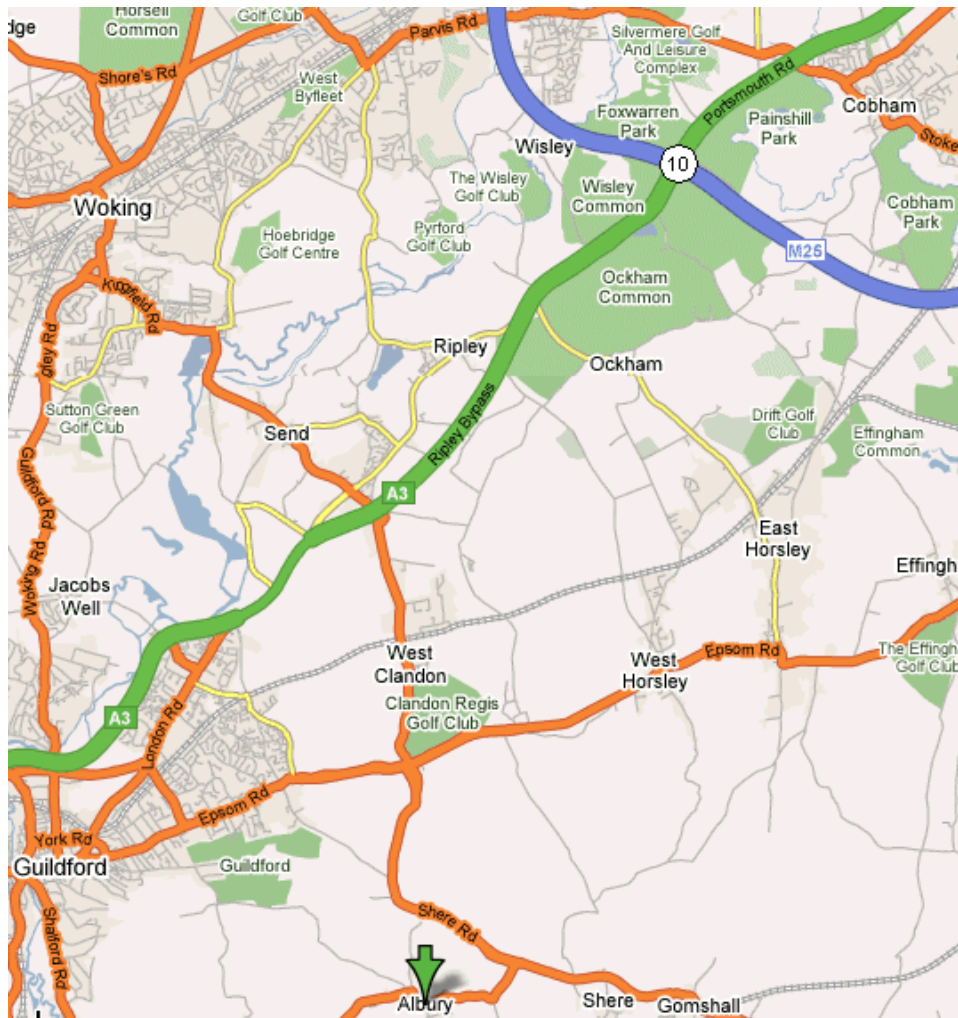

Directions to Forensic Software Limited

From M25, Junction 10

Exit the M25 at Junction 10 on to the A3 towards Portsmouth. Follow the A3 for approximately 1 mile and leave at the exit signposted Ripley (B2215). Follow this road through Ripley. The road ends at a roundabout adjacent to a Shell Garage. Turn left at this roundabout signposted A247 West Clandon and follow the road through West Clandon village. This road ends in a crossroads with the main A246 from Guildford. Cross over this road to join the A25 and climb a steep hill towards Newlands Corner. Follow the road down the hill and at the bottom there is a junction with a right turn marked A248 Albury.

Follow this road into Albury. Albury Lodge is a white building on the left approximately 1 mile from the junction. There is a Forensic Software sign at the entrance.

Once you are in the grounds, drive around to the rear of the large building and park next to the Lodge.